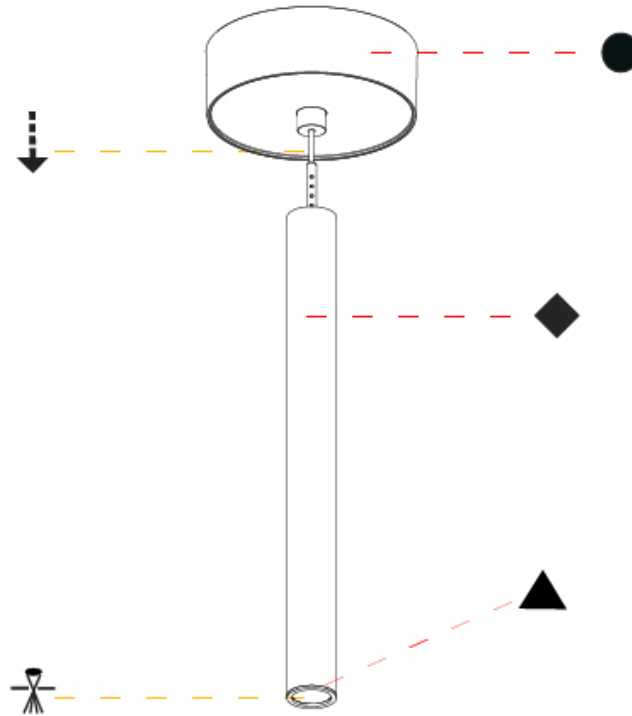

HANGOVER PLUG SHINE MONOPOINT SURFACE CANOPY SUSPENSION

A30848-

PROJECT

TYPE

SPECIFIER

QUANTITY

DATE

A